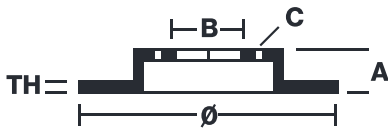

BRAKE DISC09.B612.10

The 09.B612.10 brake disc is synonymous with reliability

The Brembo brake disc is fully interchangeable with an Original Equipment brake disc. The control of the entire production cycle allows Brembo to offer brake discs with outstanding performance levels, reliability, durability and comfort in all conditions of use. All Brembo brake discs are accompanied by the ECE-R90 homologation.

- ✓ OE-equivalent
- ✓ Brembo quality
- ✓ ECE-R90 certificate
- ✓ Safety

Technical specifications

EAN code
8020584210031

Axle
Rear

Diameter
324 mm

Thickness (TH)
18 mm

Height (A)
83 mm

Number of holes (C)
6