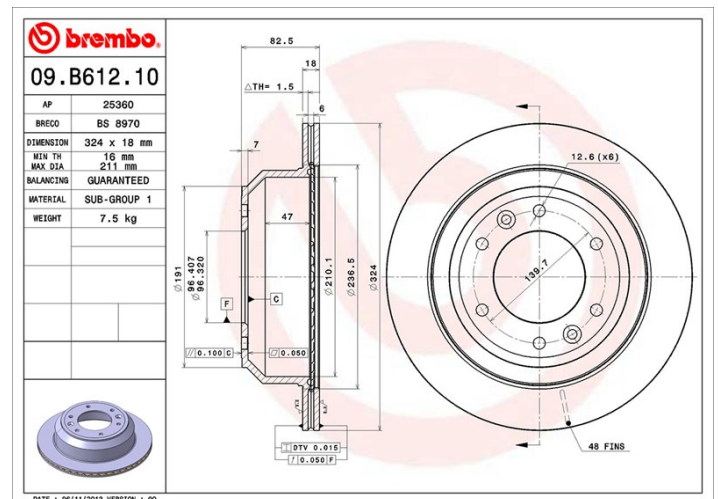

Technical specifications

EAN code
8020584210031

Axle
Rear

Diameter
324 mm

Thickness (TH)
18 mm

Height (A)
83 mm

Number of holes (C)
6

Brake disc type
Ventilated

Centering (B)
96 mm

Min. thickness
16 mm

Units per box
2