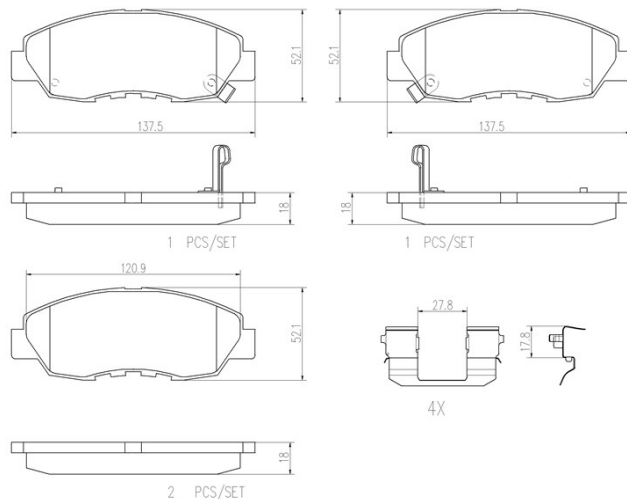

- ✓ OE-equivalent
- ✓ Brembo quality
- ✓ Safety
- ✓ Comfort
- ✓ Durability
- ✓ Dust reduction
- ✓ With accessories

Technical specifications

EAN code 8020584097724	Axle Front	Thickness 18 mm
Width 138 mm	Height 52 mm	Braking system Akebono
Wear indicator Acoustic	WVA number 21497,21498,21499	Accessories With accessories With anti-squeal shim