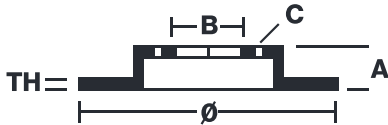

Technical specifications