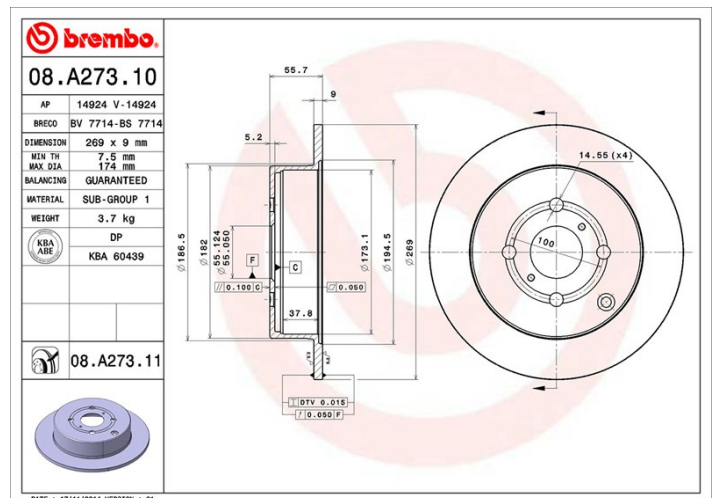

- ✓ OE-equivalent
- ✓ Brembo quality
- ✓ ECE-R90 certificate
- ✓ Safety
- ✓ Anti-corrosion

Technical specifications

EAN code	Axle	Diameter
8020584216446	Rear	269 mm
Thickness (TH)	Height (A)	Number of holes (C)
9 mm	56 mm	4
Brake disc type	Centering (B)	Min. thickness
Solid	55 mm	7,5 mm
Tightening torque	Units per box	
103 Nm	2	