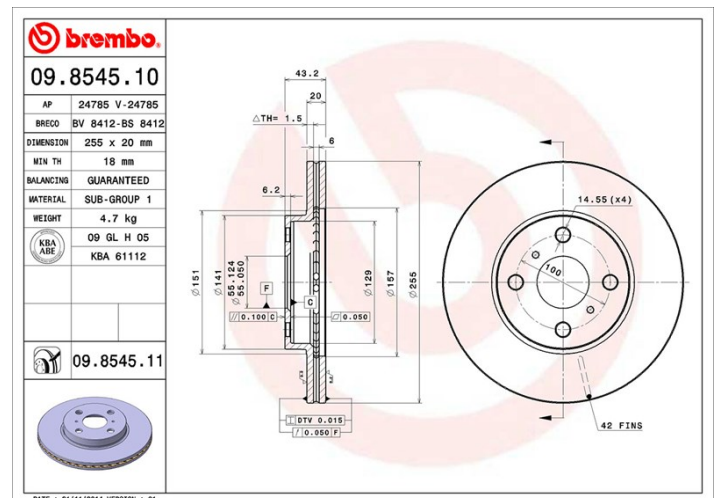

- ✓ OE-equivalent
- ✓ Brembo quality
- ✓ ECE-R90 certificate
- ✓ Safety
- ✓ Anti-corrosion

Technical specifications

EAN code
8020584210543

Axle
Front

Diameter
255 mm

Thickness (TH)
20 mm

Height (A)
43 mm

Number of holes (C)
4

Brake disc type
Ventilated

Centering (B)
55 mm

Min. thickness
18 mm

Tightening torque
103 Nm

Units per box
2

COMPATIBLE VEHICLES

ENGLON

JINYING	1.5	69/94	07/08 12/12
JINYING	1.5	75/102	08/11 12/14
KINGKONG	1.5	75/102	05/09 12/13
KINGKONG	1.5	69/94	01/11 12/13
KINGKONG	1.5 CNG	69/94	01/09 01/12
KINGKONG CROSS	1.5	75/102	04/14 12/16
KINGKONG Hatchback	1.5	75/102	04/14 12/16
KINGKONG Saloon	1.5	75/102	04/14