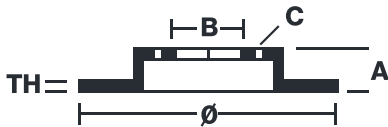

BRAKE DISC PAINTED 09.8545.11

The 09.8545.11 painted brake disc is synonymous with reliability

The Brembo brake disc with special UV paint treatment guarantees superior corrosion resistance for the product, thanks to the protective coating on the outer edges and on the disc hub. The UV paint not only gives the disc a clean, shiny appearance but is also beneficial for the environment as the water-based UV paint treatment does not require the use of chemical solvents and is a low energy consumption process.

- ✓ OE-equivalent
- ✓ Brembo quality
- ✓ ECE-R90 certificate
- ✓ Safety
- ✓ Anti-corrosion

Technical specifications

EAN code
8020584210543

Axle
Front

Diameter
255 mm

Thickness (TH)
20 mm

Height (A)
43 mm

Number of holes (C)
4