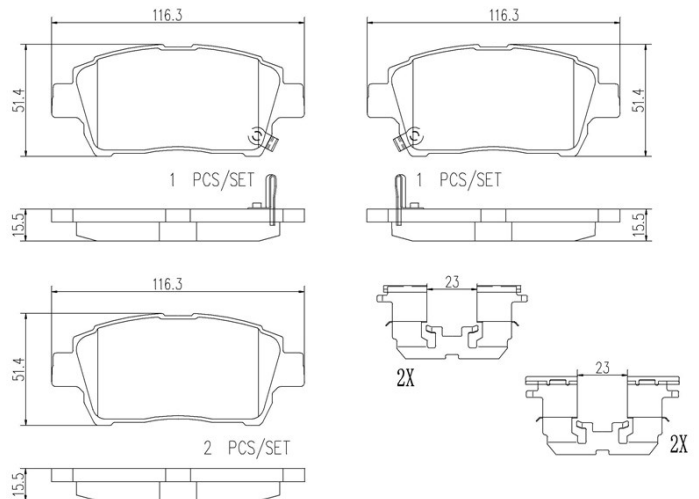

- ✓ OE-equivalent
- ✓ Brembo quality
- ✓ Safety
- ✓ Comfort
- ✓ Durability
- ✓ Dust reduction
- ✓ With accessories

Technical specifications

EAN code 8020584099612	Axle Front	Thickness 16 mm
Width 116 mm	Height 52 mm	Braking system Akebono
Wear indicator Acoustic	WVA number 23510,23511,23512	Accessories With accessories With anti-squeal shim