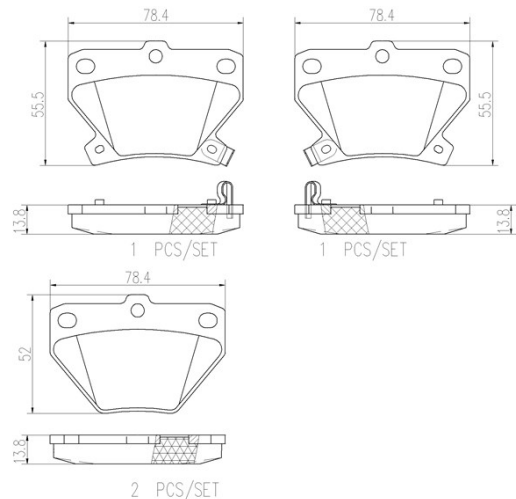

- ✓ OE-equivalent
- ✓ Brembo quality
- ✓ Safety
- ✓ Comfort
- ✓ Durability
- ✓ Dust reduction
- ✓ With accessories

Technical specifications

EAN code	Axle	Thickness
8020584082720	Rear	14 mm
Width	Height	Braking system
78 mm	52 mm	Sumitomo
Wear indicator	WVA number	Accessories
Acoustic	23521,23522,23523	With anti-squeal shim