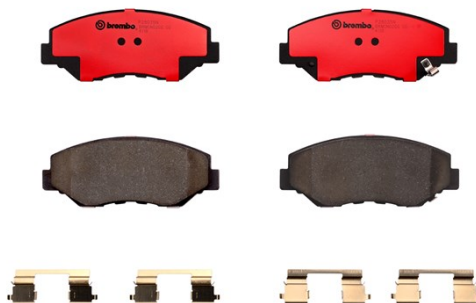

BRAKE PAD NAO P28035N

The P28035N NAO brake pad is synonymous with reliability

Brembo NAO brake pads stand out for their ultimate braking comfort, reduced friction wear and low dust mission, which makes for cleaner rims and reduced maintenance requirements. The advanced friction material in keeping with the strictest environmental standards is the main distinguishing feature of NAO compounds.

- ✓ OE-equivalent
- ✓ Brembo quality
- ✓ Safety
- ✓ Comfort
- ✓ Durability
- ✓ Dust reduction
- ✓ With accessories

Technical specifications

EAN code 8020584097694	Axle Front	Thickness 17 mm
Width 142 mm	Height 57 mm	Braking system Akebono
Wear indicator Acoustic	WVA number 23868,23869,23870	Accessories With accessories With anti-squeal shim