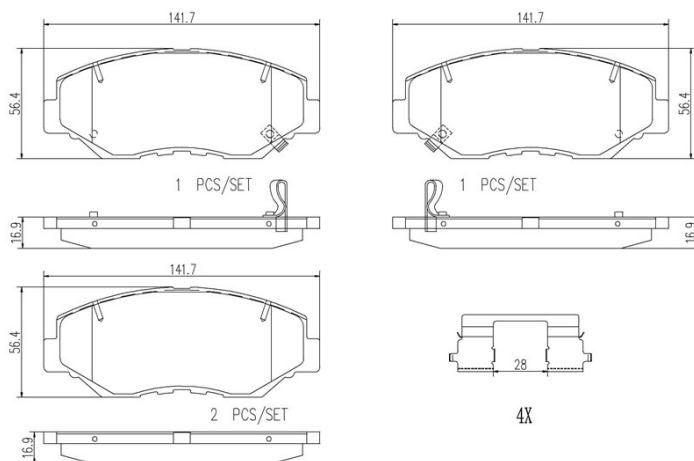

- ✓ OE-equivalent
- ✓ Brembo quality
- ✓ Safety
- ✓ Comfort
- ✓ Durability
- ✓ Dust reduction
- ✓ With accessories

Technical specifications

EAN code 8020584097694	Axle Front	Thickness 17 mm
Width 142 mm	Height 57 mm	Braking system Akebono
Wear indicator Acoustic	WVA number 23868,23869,23870	Accessories With accessories With anti-squeal shim