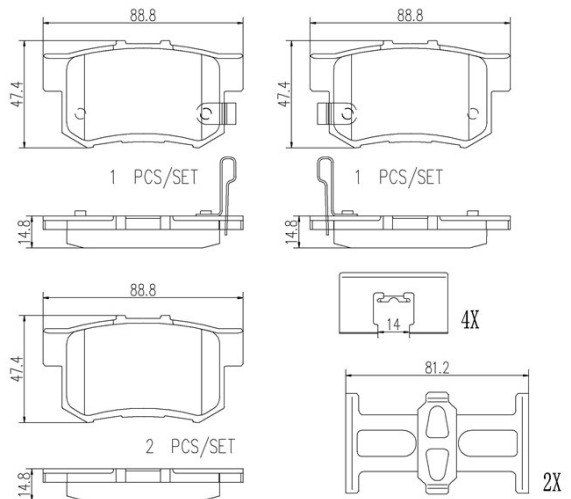

- ✓ OE-equivalent
- ✓ Brembo quality
- ✓ Safety
- ✓ Comfort
- ✓ Durability
- ✓ Dust reduction
- ✓ With accessories

Technical specifications

EAN code 8020584097717	Axle Rear	Thickness 15 mm
Width 89 mm	Height 47 mm	Braking system Nissin
Wear indicator Acoustic	WVA number 23652,23653,23736	Accessories With accessories With anti-squeal shim

COMPATIBLE VEHICLES

ACURA

RDX	2.3 Turbo All-wheel Drive	179/243	04/06 12/12
RL	3.5	151/205	10/95 09/00
RL	3.5	153/208	10/00 09/04
TL	3.2	147/200	06/95 09/98
TL (UC_)	3.2	190/258	08/05 12/08
TL (UC_)	3.2 S	198/269	10/03 12/08
TL (UC_)	3.5	210/286	11/06 11/12