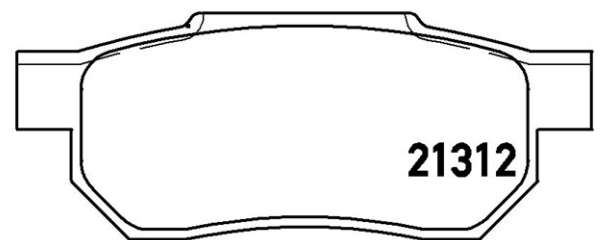

Pads technical data

Axle
Rear

WVA
21312, 21313, 21314

Width
88,8 mm

Thickness
13 mm

Height
35,1 mm

Braking system
Akebono

Features

Wear indicator
Acoustic

EANCode
8020584052518

Compatible vehicles

ACURA

Model	Type	Kw	Year
INTEGRA Coupe	1.5	63	01/85 12/90
INTEGRA Coupe	1.6	74	01/85 12/90
INTEGRA Coupe	1.6 i	88	01/85 12/90
INTEGRA Hatchback	1.5	63	01/85 12/90
INTEGRA Hatchback	1.6	74	01/85 12/90
INTEGRA Hatchback	1.6 i	88	01/85 12/90