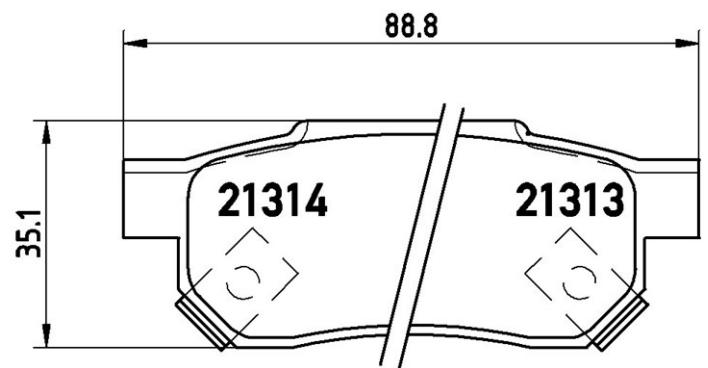

Pads technical data

Axle
Rear

WVA
21312, 21313, 21314

Width
88,8 mm

Thickness
13 mm

Height
35,1 mm

Braking system
Akebono

Features

Wear indicator
Acoustic

EANCode
8020584052518

Compatible vehicles

ACURA

Model	Type	Kw	Year
INTEGRA Coupe	1.5	63	01/85 12/90
INTEGRA Coupe	1.6	74	01/85 12/90
INTEGRA Coupe	1.6 i	88	01/85 12/90
INTEGRA Hatchback	1.5	63	01/85 12/90
INTEGRA Hatchback	1.6	74	01/85 12/90
INTEGRA Hatchback	1.6 i	88	01/85 12/90