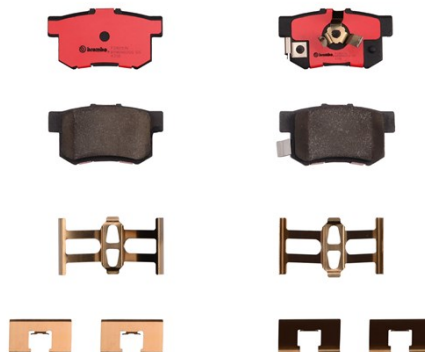

BRAKE PAD NAO P28051N

The P28051N NAO brake pad is synonymous with reliability

Brembo NAO brake pads stand out for their ultimate braking comfort, reduced friction wear and low dust mission, which makes for cleaner rims and reduced maintenance requirements. The advanced friction material in keeping with the strictest environmental standards is the main distinguishing feature of NAO compounds.

- ✓ OE-equivalent
- ✓ Brembo quality
- ✓ Safety
- ✓ Comfort
- ✓ Durability
- ✓ Dust reduction
- ✓ With accessories

Technical specifications

EAN code 8020584097755	Axle Rear	Thickness 15 mm
Width 89 mm	Height 47 mm	Braking system Akebono
Wear indicator Acoustic	WVA number 24231,24232,24233	Accessories With accessories With anti-squeal shim