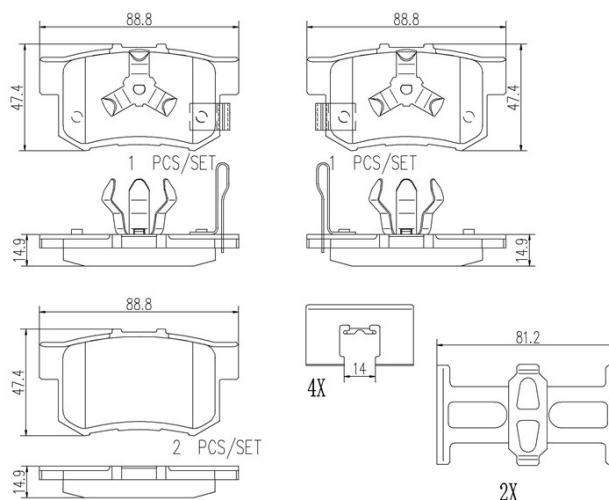

- ✓ OE-equivalent
- ✓ Brembo quality
- ✓ Safety
- ✓ Comfort
- ✓ Durability
- ✓ Dust reduction
- ✓ With accessories

Technical specifications

EAN code 8020584097755	Axle Rear	Thickness 15 mm
Width 89 mm	Height 47 mm	Braking system Akebono
Wear indicator Acoustic	WVA number 24231,24232,24233	Accessories With accessories With anti-squeal shim