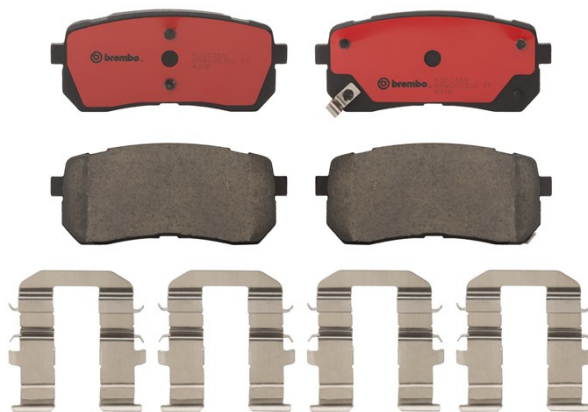

BRAKE PAD NAO P30035N

The P30035N NAO brake pad is synonymous with reliability

Brembo NAO brake pads stand out for their ultimate braking comfort, reduced friction wear and low dust mission, which makes for cleaner rims and reduced maintenance requirements. The advanced friction material in keeping with the strictest environmental standards is the main distinguishing feature of NAO compounds.

- ✓ OE-equivalent
- ✓ Brembo quality
- ✓ Safety
- ✓ Comfort
- ✓ Durability
- ✓ Dust reduction
- ✓ With accessories

Technical specifications

EAN code	Axle	Thickness
8020584085462	Rear	16 mm
Width	Height	Braking system
111 mm	48 mm	Mando
Wear indicator	WVA number	Accessories
Acoustic	24599,24600,24686	With accessories With anti-squeal shim