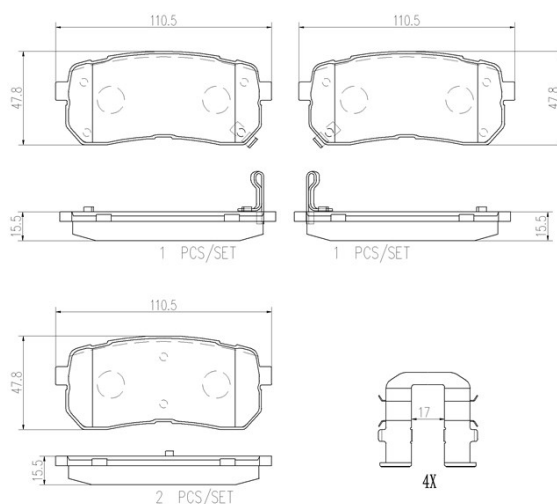

- ✓ OE-equivalent
- ✓ Brembo quality
- ✓ Safety
- ✓ Comfort
- ✓ Durability
- ✓ Dust reduction
- ✓ With accessories

Technical specifications

EAN code	Axle	Thickness
8020584085462	Rear	16 mm
Width	Height	Braking system
111 mm	48 mm	Mando
Wear indicator	WVA number	Accessories
Acoustic	24599,24600,24686	With accessories With anti-squeal shim