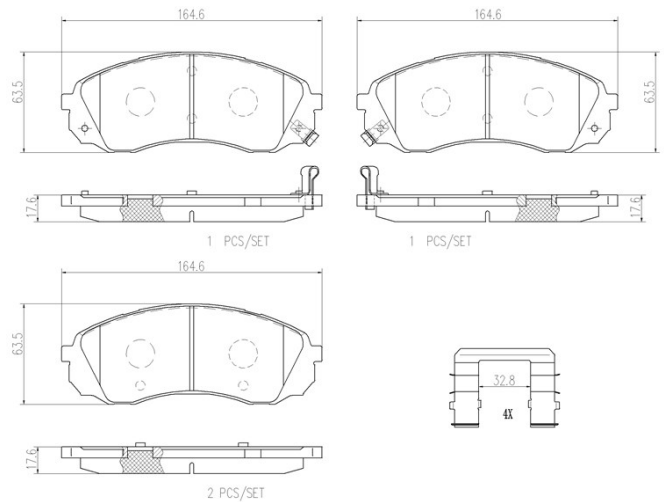

- ✓ OE-equivalent
- ✓ Brembo quality
- ✓ Safety
- ✓ Comfort
- ✓ Durability
- ✓ Dust reduction
- ✓ With accessories

Technical specifications

EAN code 8020584085363	Axle Front	Thickness 18 mm
Width 165 mm	Height 64 mm	Braking system Mando
Wear indicator Acoustic	WVA number 24597,24598,24609	Accessories With accessories With anti-squeal shim