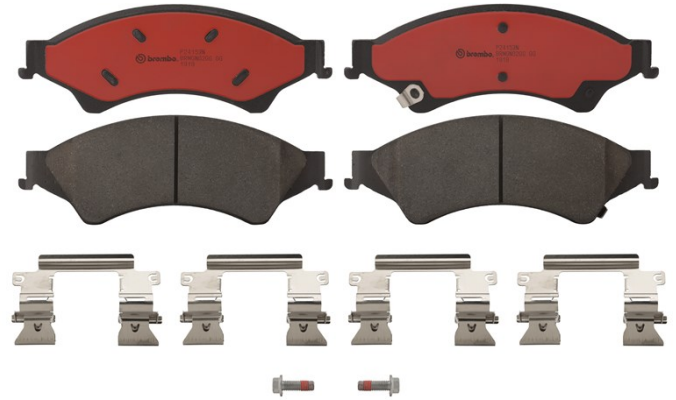

BRAKE PAD NAO P24153N

The P24153N NAO brake pad is synonymous with reliability

Brembo NAO brake pads stand out for their ultimate braking comfort, reduced friction wear and low dust mission, which makes for cleaner rims and reduced maintenance requirements. The advanced friction material in keeping with the strictest environmental standards is the main distinguishing feature of NAO compounds.

- ✓ OE-equivalent
- ✓ Brembo quality
- ✓ Safety
- ✓ Comfort
- ✓ Durability
- ✓ Dust reduction
- ✓ With accessories

Technical specifications

EAN code
8020584088524

Axle
Front

Thickness
16 mm

Width
194 mm

Height
68 mm

Braking system
Wagner

Wear indicator
Acoustic

WVA number
25632,25633,25634

Accessories
With accessories
With anti-squeal shim
With brake caliper bolts

COMPATIBLE VEHICLES

FORD

RANGER (TKE)	2.0 EcoBlue 4x4	157/213	09/18
RANGER (TKE)	2.0 EcoBlue 4x4	96/130	03/19
RANGER (TKE)	2.0 EcoBlue 4x4	125/170	03/19
RANGER (TKE)	2.2 TDCi	88/120	04/11
RANGER (TKE)	2.2 TDCi	92/125	04/11
RANGER (TKE)	2.2 TDCi	110/150	11/11
RANGER (TKE)	2.2 TDCi	96/131	05/15
RANGER (TKE)	2.2 TDCi	118/160	05/15
RANGER (TKE)	2.2 TDCi 4x4	92/125	04/11
RANGER (TKE)	2.2 TDCi 4x4	96/131	05/15
RANGER (TKE)	2.2 TDCi 4x4	118/160	05/15
RANGER (TKE)	2.2 TDCi 4x4	110/150	04/11
RANGER (TKE)	2.5 i	122/166	11/11
RANGER (TKE)	2.5 i 4x4	122/166	11/11
RANGER (TKE)	3.2 TDCi 4x4	147/200	04/11