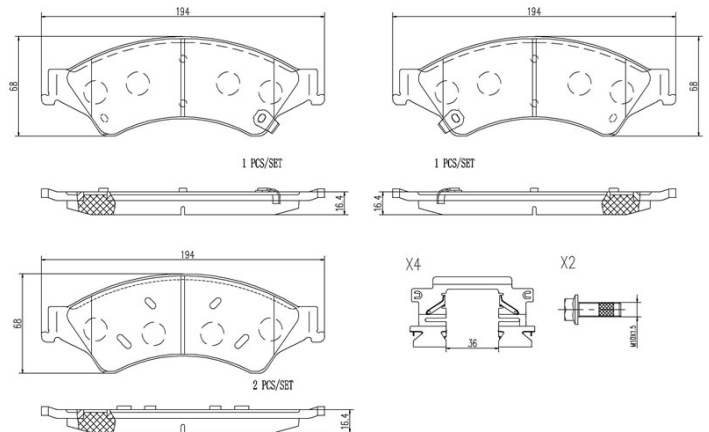

Technical specifications

EAN code
8020584088524

Axle
Front

Thickness
16 mm

Width
194 mm

Height
68 mm

Braking system
Wagner

Wear indicator
Acoustic

WVA number
25632,25633,25634

Accessories
With accessories
With anti-squeal shim
With brake caliper bolts