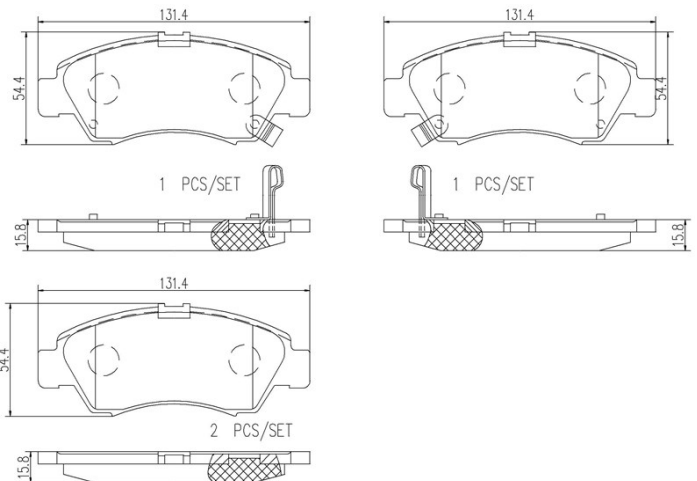

## Technical specifications

EAN code <b>8020584086292</b>	Axle <b>Front</b>	Thickness <b>16 mm</b>
Width <b>131 mm</b>	Height <b>55 mm</b>	Braking system <b>Akebono</b>
Wear indicator <b>Acoustic</b>	WVA number <b>21697,21698,21699</b>	Accessories <b>With anti-squeal shim</b>