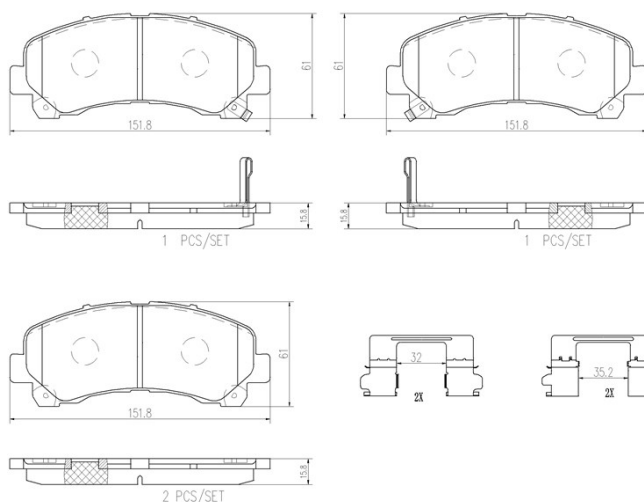

- ✓ OE-equivalent
- ✓ Brembo quality
- ✓ Safety
- ✓ Comfort
- ✓ Durability
- ✓ Dust reduction
- ✓ With accessories

Technical specifications

EAN code 8020584085103	Axle Front	Thickness 16 mm
Width 152 mm	Height 61 mm	Braking system Akebono
Wear indicator Acoustic	WVA number 25149,25150,25151	Accessories With accessories With anti-squeal shim