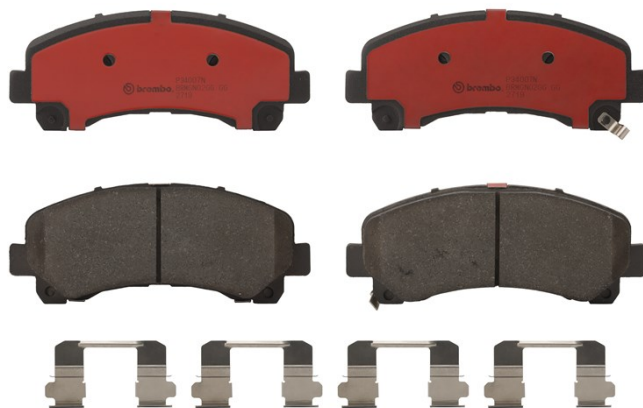

BRAKE PAD NAO P34007N

The P34007N NAO brake pad is synonymous with reliability

Brembo NAO brake pads stand out for their ultimate braking comfort, reduced friction wear and low dust mission, which makes for cleaner rims and reduced maintenance requirements. The advanced friction material in keeping with the strictest environmental standards is the main distinguishing feature of NAO compounds.

- ✓ OE-equivalent
- ✓ Brembo quality
- ✓ Safety
- ✓ Comfort
- ✓ Durability
- ✓ Dust reduction
- ✓ With accessories

Technical specifications

EAN code 8020584085103	Axle Front	Thickness 16 mm
Width 152 mm	Height 61 mm	Braking system Akebono
Wear indicator Acoustic	WVA number 25149,25150,25151	Accessories With accessories With anti-squeal shim