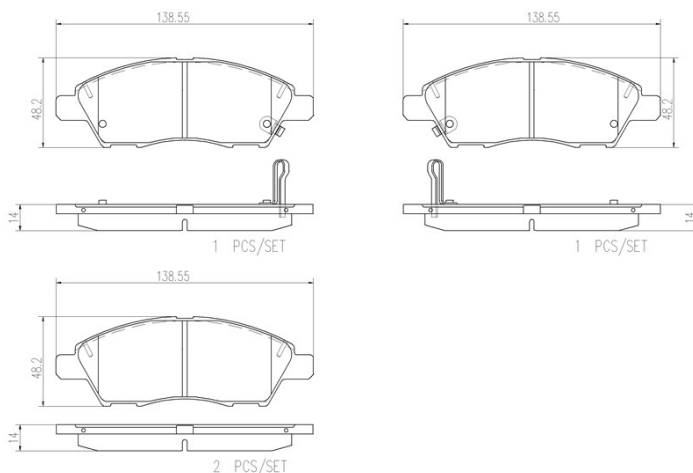

- ✓ OE-equivalent
- ✓ Brembo quality
- ✓ Safety
- ✓ Comfort
- ✓ Durability
- ✓ Dust reduction
- ✓ With accessories

Technical specifications

EAN code 8020584082515	Axle Front	Thickness 14 mm
Width 139 mm	Height 48 mm	Braking system Akebono
Wear indicator Acoustic	WVA number 24724,24725,24726	Accessories With anti-squeal shim