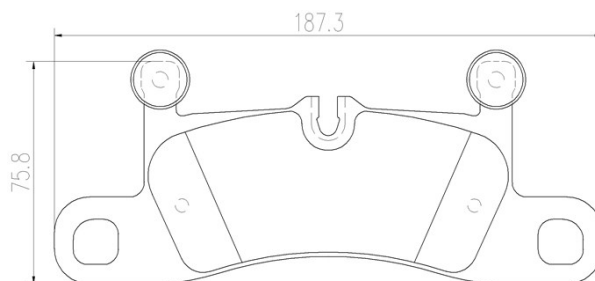

## Technical specifications

EAN code	Axle	Thickness
<b>8020584082942</b>	<b>Rear</b>	<b>17 mm</b>
Width	Height	Braking system
<b>187 mm</b>	<b>76 mm</b>	<b>Brembo</b>
Wear indicator	WVA number	Accessories
<b>Prepared for wear indicator</b>	<b>24721</b>	<b>With anti-squeal shim</b> <b>With counterweights</b>