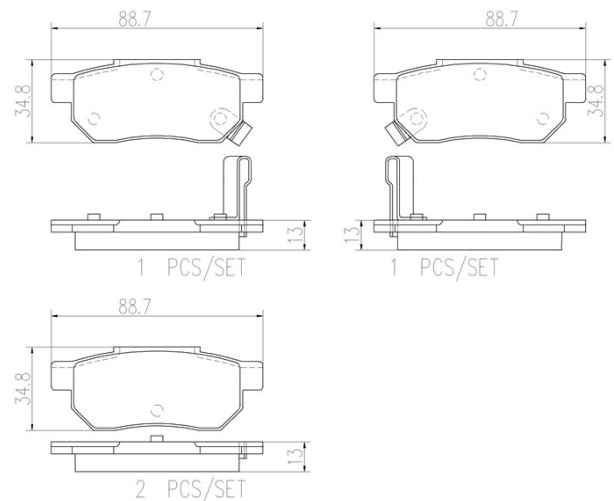

- ✓ OE-equivalent
- ✓ Brembo quality
- ✓ Safety
- ✓ Comfort
- ✓ Durability
- ✓ Dust reduction
- ✓ With accessories

Technical specifications

EAN code	Axle	Thickness
8020584086537	Rear	13 mm
Width	Height	Braking system
89 mm	35 mm	Akebono
Wear indicator	WVA number	Accessories
Acoustic	21312,21313,21314	With anti-squeal shim