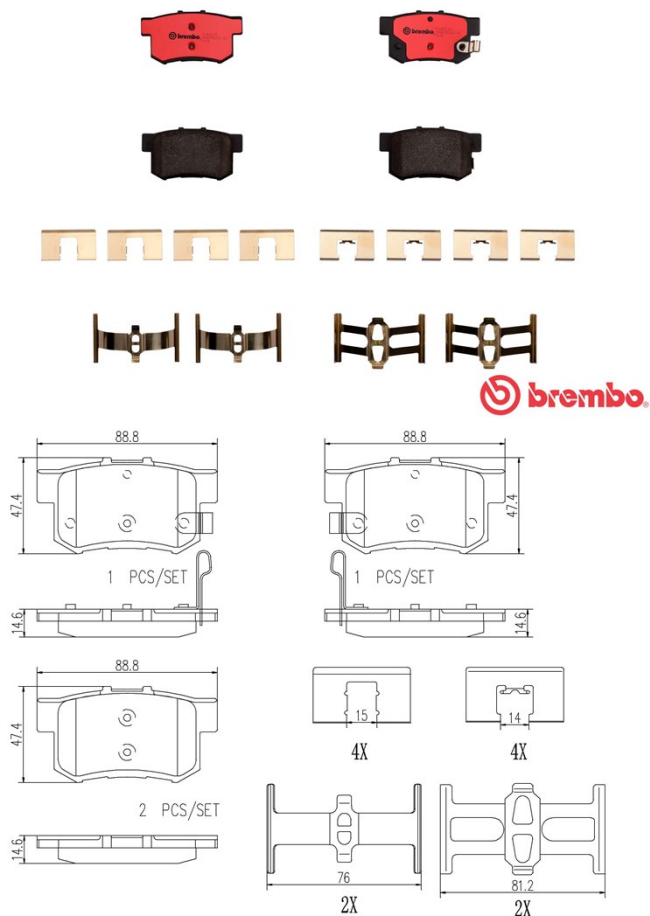

Pads P28022N

Pads technical data

Axle
Rear

WVA
21719,21720,21721

Width
88,8 mm

Thickness
14,6 mm

Height
47,4 mm

Braking system
Akebono

Features
With anti noise shim
With accessories

Wear indicator
Acoustic

EAncode
8020584097632

Compatible vehicles

ACURA				
Model	Type	Kw	Year	
CL Coupe	2.2	108	10/96 09/97	
CL Coupe	2.3 Vtec	112	10/98 09/00	
CL Coupe	3.0 Vtec	149	10/96 09/00	
ILX Saloon	1.5 Hybrid	68	11/12 -	
ILX Saloon	2.0	112	09/12 -	
ILX Saloon	2.4 DI	150	09/15 -	
LEGEND	2.0	107	01/88 08/91	
LEGEND	2.5	122	01/86 12/87	
LEGEND	2.7	124	01/87 08/91	
LEGEND	2.7	130	01/87 08/91	
LEGEND Coupe	2.7	130	01/87 08/91	