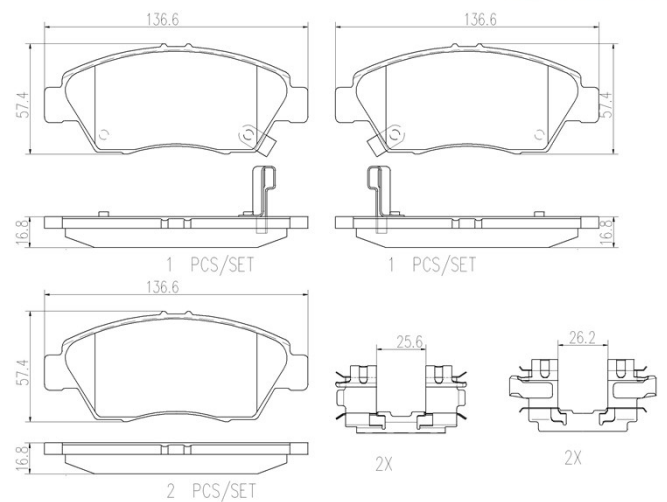

Pads technical data

Axle
Front

WVA
21695,21696,21694

Width
136,6 mm

Thickness
16,8 mm

Height
57,4 mm

Braking system
Akebono

Features
With anti noise shim
With accessories

Wear indicator
Acoustic

EAncode
8020584097649

Compatible vehicles

ACURA			
Model	Type	Kw	Year
ILX Saloon	1.5 Hybrid	68	11/12 -
HONDA			
Model	Type	Kw	Year
AIRWAVE	1.5 VTEC	81	06/04 -
AIRWAVE	1.5 VTEC 4x4	81	06/04 -
CIVIC IX Saloon (FB)	1.5 Hybrid (FB4)	67	02/14 -
CIVIC IX Saloon (FB)	1.5 Hybrid (FB4)	82	06/12 -
CIVIC V Coupe (EJ)	1.6 i Vtec (EJ1)	92	01/94 03/96
CIVIC V Hatchback (EG)	1.6 VTi 16V (EG6)	118	10/91 11/95
CIVIC V Saloon (EG, EH)	1.6 VTi (EG9)	118	10/91 11/95
CIVIC VI Coupe (EJ, EM1)	1.6	79	05/96 04/99