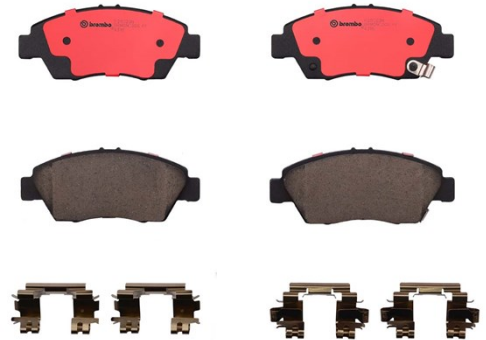

Pads technical data

Axle
Front

WVA
21695,21696,21694

Width
136,6 mm

Thickness
16,8 mm

Height
57,4 mm

Braking system
Akebono

Features
With anti noise shim
With accessories

Wear indicator
Acoustic

EAncode
8020584097649

Compatible vehicles

ACURA			
Model	Type	Kw	Year
ILX Saloon	1.5 Hybrid	68	11/12 -
HONDA			
Model	Type	Kw	Year
AIRWAVE	1.5 VTEC	81	06/04 -
AIRWAVE	1.5 VTEC 4x4	81	06/04 -
CIVIC IX Saloon (FB)	1.5 Hybrid (FB4)	67	02/14 -
CIVIC IX Saloon (FB)	1.5 Hybrid (FB4)	82	06/12 -
CIVIC V Coupe (EJ)	1.6 i Vtec (EJ1)	92	01/94 03/96
CIVIC V Hatchback (EG)	1.6 VTi 16V (EG6)	118	10/91 11/95
CIVIC V Saloon (EG, EH)	1.6 VTi (EG9)	118	10/91 11/95
CIVIC VI Coupe (EJ, EM1)	1.6	79	05/96 04/99