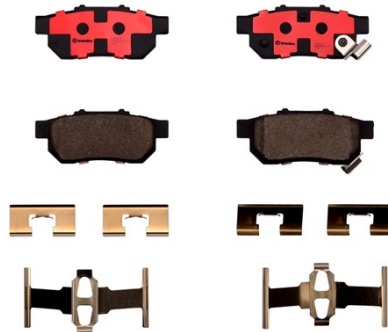

BRAKE PAD NAO P28025N

The P28025N NAO brake pad is synonymous with reliability

Brembo NAO brake pads stand out for their ultimate braking comfort, reduced friction wear and low dust mission, which makes for cleaner rims and reduced maintenance requirements. The advanced friction material in keeping with the strictest environmental standards is the main distinguishing feature of NAO compounds.

- ✓ OE-equivalent
- ✓ Brembo quality
- ✓ Safety
- ✓ Comfort
- ✓ Durability
- ✓ Dust reduction
- ✓ With accessories

Technical specifications

EAN code 8020584097656	Axle Rear	Thickness 13 mm
Width 89 mm	Height 37 mm	Braking system Akebono
Wear indicator Acoustic	WVA number 21738,23343,23344	Accessories With accessories With anti-squeal shim