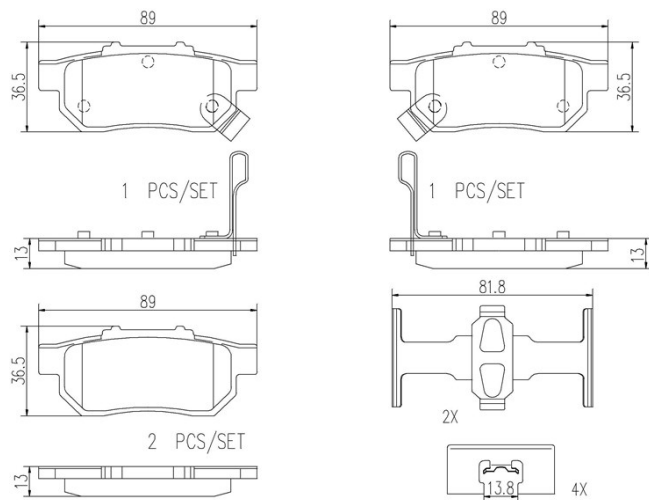

- ✓ OE-equivalent
- ✓ Brembo quality
- ✓ Safety
- ✓ Comfort
- ✓ Durability
- ✓ Dust reduction
- ✓ With accessories

Technical specifications

EAN code 8020584097656	Axle Rear	Thickness 13 mm
Width 89 mm	Height 37 mm	Braking system Akebono
Wear indicator Acoustic	WVA number 21738,23343,23344	Accessories With accessories With anti-squeal shim