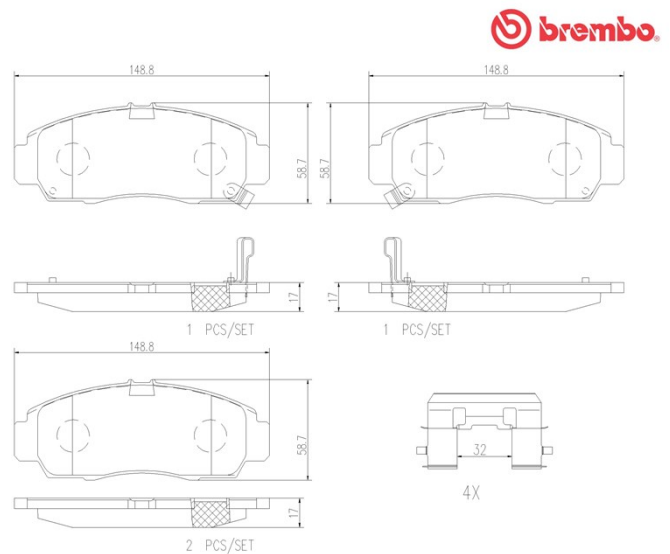

Pads P28034N

Pads technical data

Axle
Front

WVA
24090,23729,24091

Width
148,8 mm

Thickness
17 mm

Height
58,7 mm

Braking system
Nissin

Features
With anti noise shim

Wear indicator
Acoustic

EA NCode
8020584097687

Compatible vehicles

ACURA

Model	Type	Kw	Year
RL	3.5	153	10/00 09/04
RL	3.5	151	10/95 09/00
TL	3.2	168	10/98 09/03
TL	3.2 Type S	191	06/01 09/03
TL (UC_)	3.2	190	08/05 12/08
TL (UC_)	3.2 S	198	10/03 12/08
TL (UC_)	3.5	210	11/06 11/12
TSX (CL_)	2.4 Vtec	153	09/05 12/08
TSX (CU_)	2.4	150	09/10 -
TSX (CU_)	3.5	209	01/12 -

BYD