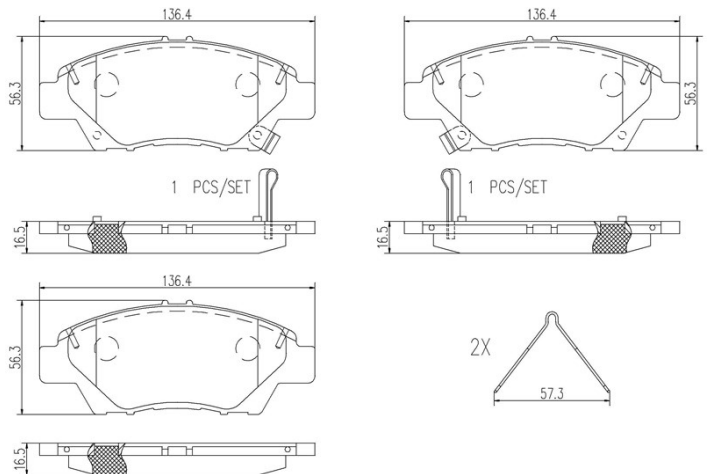

## Technical specifications

EAN code <b>8020584112342</b>	Axle <b>Front</b>	Thickness <b>17 mm</b>
Width <b>136 mm</b>	Height <b>56 mm</b>	Braking system <b>Akebono</b>
Wear indicator <b>Acoustic</b>	WVA number <b>24979,24980,24981</b>	Accessories <b>With accessories With anti-squeal shim</b>