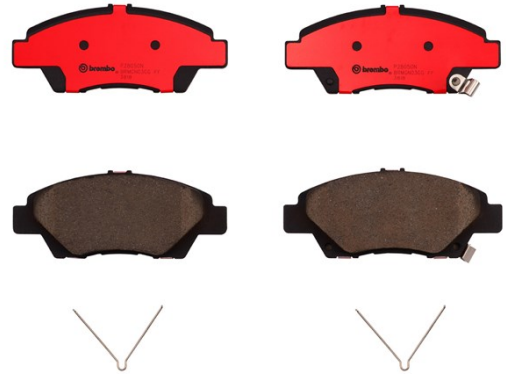

# BRAKE PAD NAO P28050N

The P28050N NAO brake pad is synonymous with reliability

Brembo NAO brake pads stand out for their ultimate braking comfort, reduced friction wear and low dust mission, which makes for cleaner rims and reduced maintenance requirements. The advanced friction material in keeping with the strictest environmental standards is the main distinguishing feature of NAO compounds.

## Technical specifications

EAN code <b>8020584112342</b>	Axle <b>Front</b>	Thickness <b>17 mm</b>
Width <b>136 mm</b>	Height <b>56 mm</b>	Braking system <b>Akebono</b>
Wear indicator <b>Acoustic</b>	WVA number <b>24979,24980,24981</b>	Accessories <b>With accessories With anti-squeal shim</b>