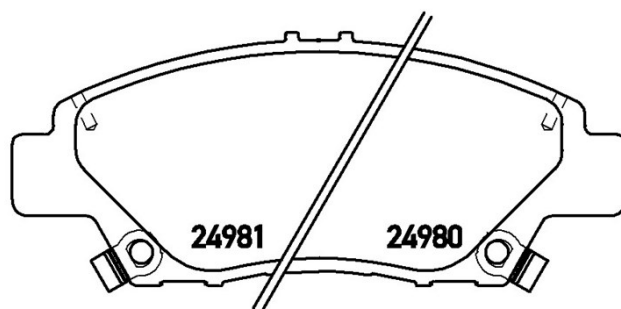

# BRAKE PAD XTRA P 28 050X

The P 28 050X Xtra brake pad is synonymous with reliability

Brembo Xtra brake pads, developed to enhance the advantages of the Xtra and Max discs, are made using the special BRM X L01 compound which consists of more than 30 different components. Compared with the compound used for original-equivalent pads, the new solution assures a higher friction coefficient, which translates to more precise and stable braking, at both high and low temperatures. All this makes for greater driving comfort and improved pedal modularity, without compromising the product's mileage output.

## Technical specifications

EAN code	Axle	Thickness
<b>8020584068847</b>	<b>Front</b>	<b>17 mm</b>
Width	Height	Braking system
<b>136 mm</b>	<b>56 mm</b>	<b>Akebono</b>
Wear indicator	WVA number	
<b>Acoustic</b>	<b>24979,24980,24981</b>	