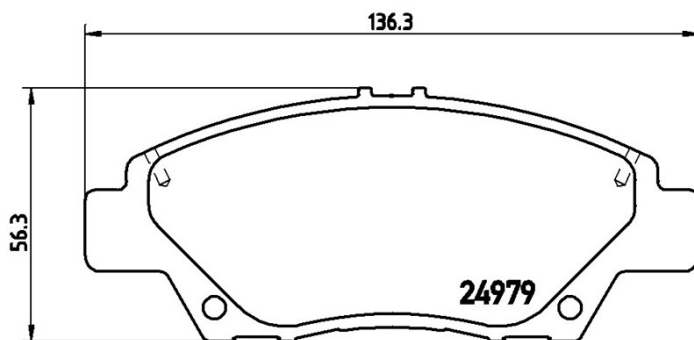

# BRAKE PAD XTRA P 28 050X

The P 28 050X Xtra brake pad is synonymous with reliability

Brembo Xtra brake pads, developed to enhance the advantages of the Xtra and Max discs, are made using the special BRM X L01 compound which consists of more than 30 different components. Compared with the compound used for original-equivalent pads, the new solution assures a higher friction coefficient, which translates to more precise and stable braking, at both high and low temperatures. All this makes for greater driving comfort and improved pedal modularity, without compromising the product's mileage output.

## Technical specifications

EAN code	Axle	Thickness
<b>8020584068847</b>	<b>Front</b>	<b>17 mm</b>
Width	Height	Braking system
<b>136 mm</b>	<b>56 mm</b>	<b>Akebono</b>
Wear indicator	WVA number	
<b>Acoustic</b>	<b>24979,24980,24981</b>	