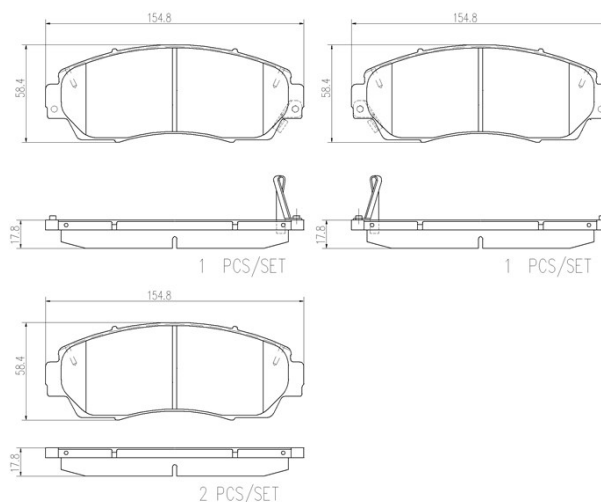

- ✓ OE-equivalent
- ✓ Brembo quality
- ✓ Safety
- ✓ Comfort
- ✓ Durability
- ✓ Dust reduction
- ✓ With accessories

Technical specifications

EAN code 8020584081501	Axle Front	Thickness 18 mm
Width 155 mm	Height 58 mm	Braking system Akebono
Wear indicator Acoustic	WVA number 24342,25351,25352	Accessories With anti-squeal shim